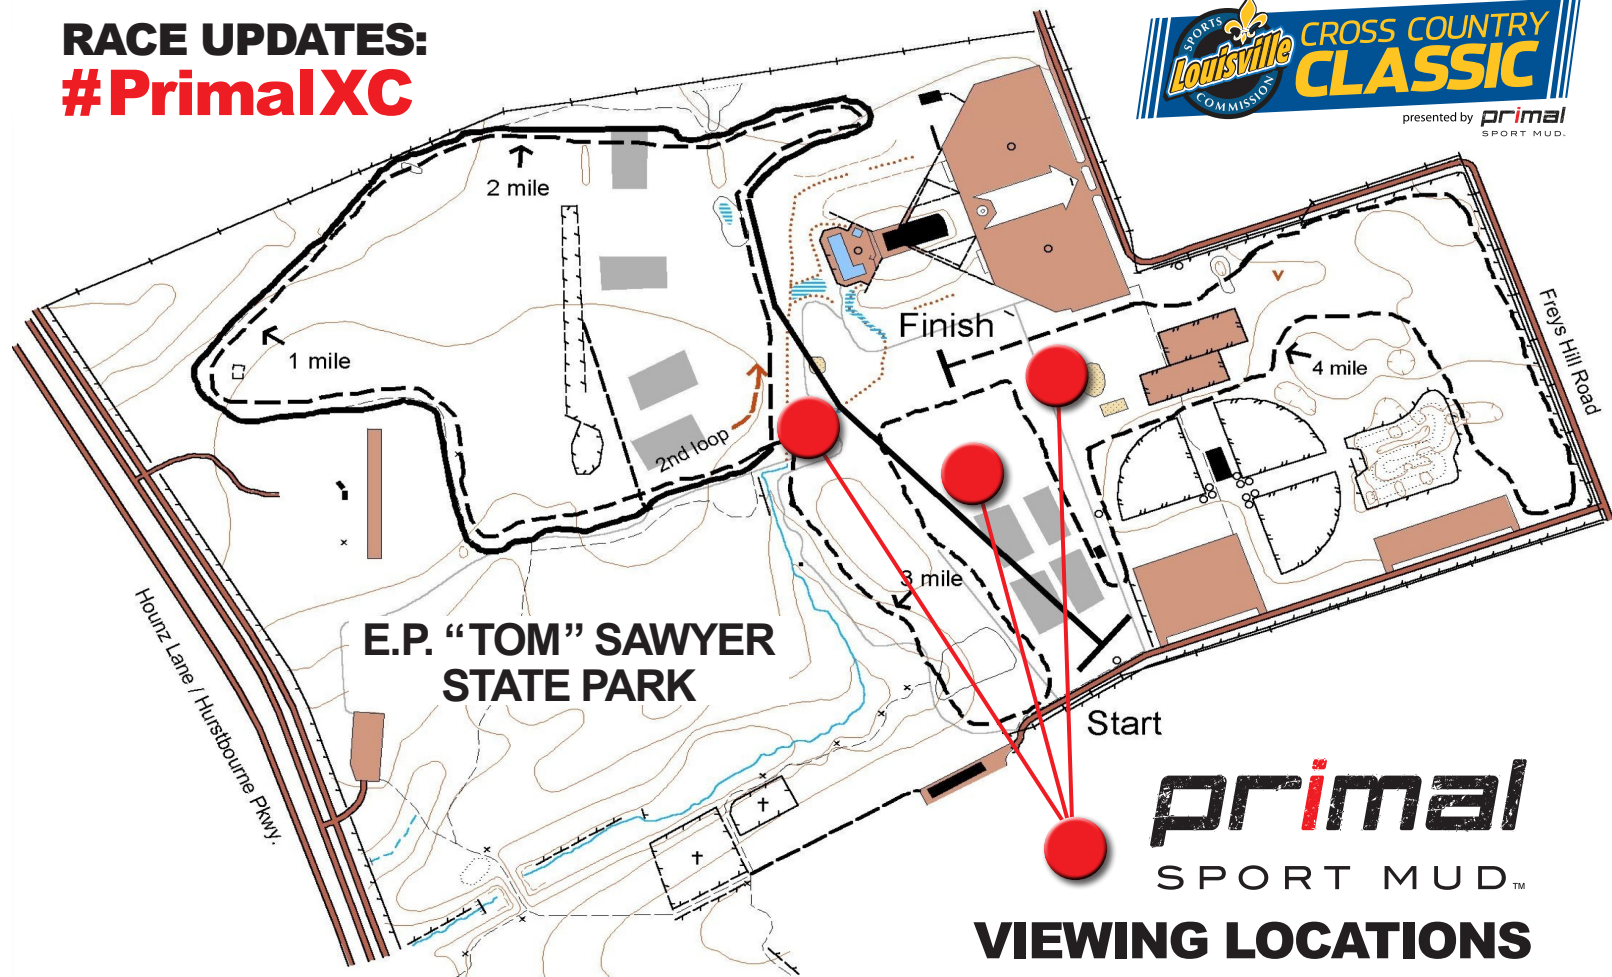

# RACE UPDATES: #PrimalXC

presented by **primal**  
SPORT MUD.

**E.P. "TOM" SAWYER  
STATE PARK**

**primal**  
SPORT MUD™

**VIEWING LOCATIONS**